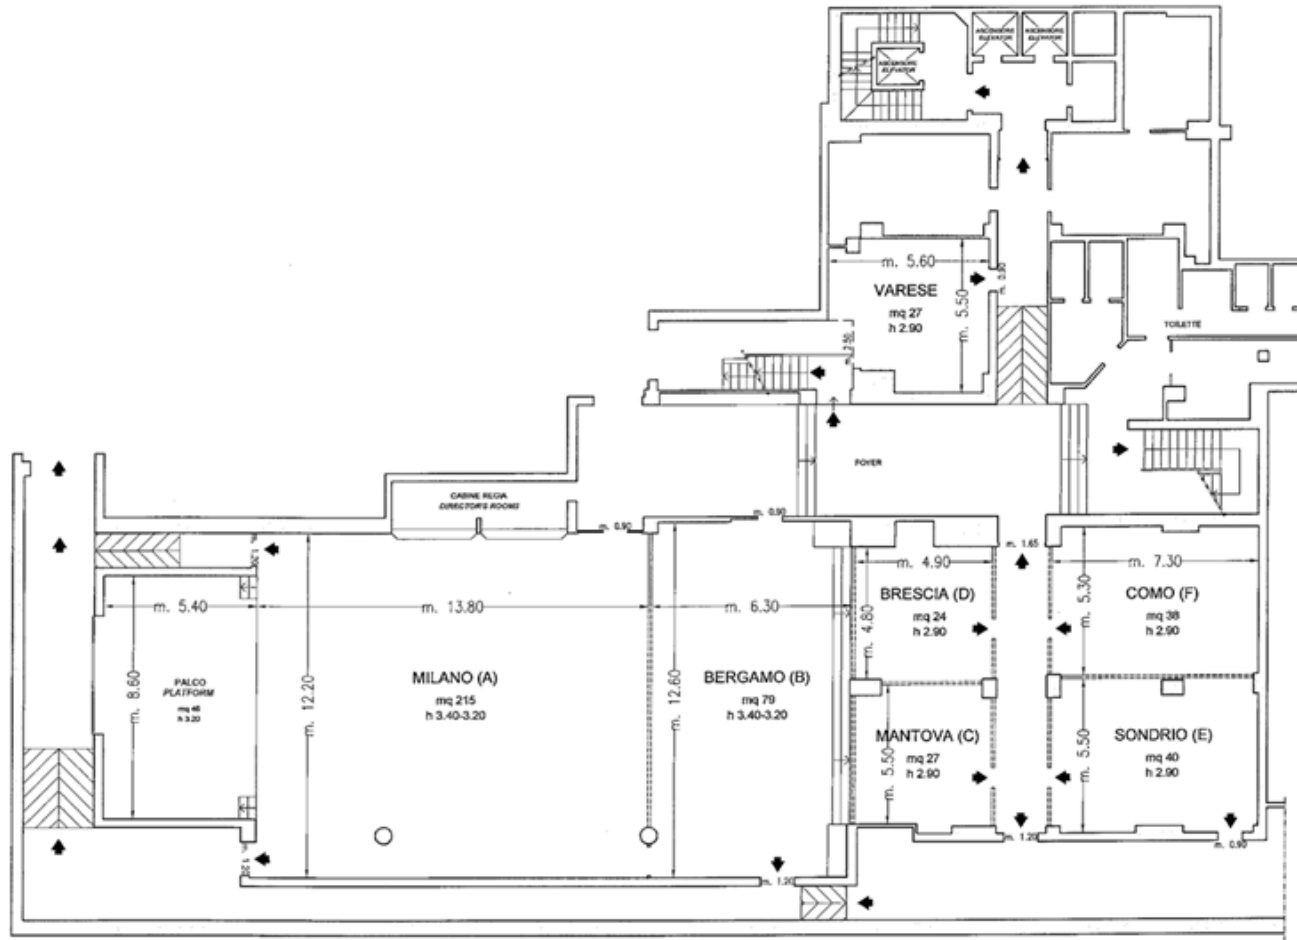

Cristallo Palace

BERGAMO

Piano -1 / Basement

◆ Uscite di sicurezza / Emergency Exits

- - - - Finestre / Windows

..... Pareti mobili / Modular Walls

□ Colonne / Columns